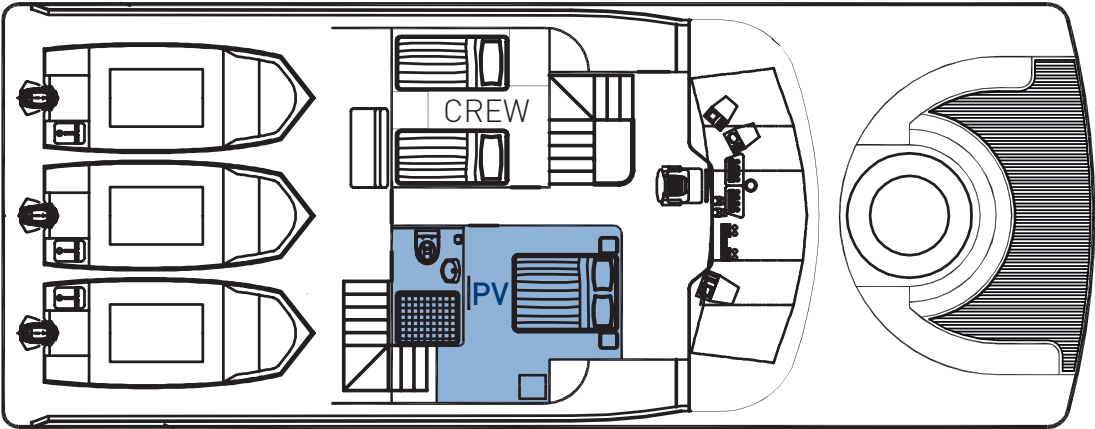

MV Great Escape, Decking Plans

UPPER DECK

MAIN DECK

LOWER DECK

- PV** Panoramic View Stateroom
- HV** Horizon View Stateroom