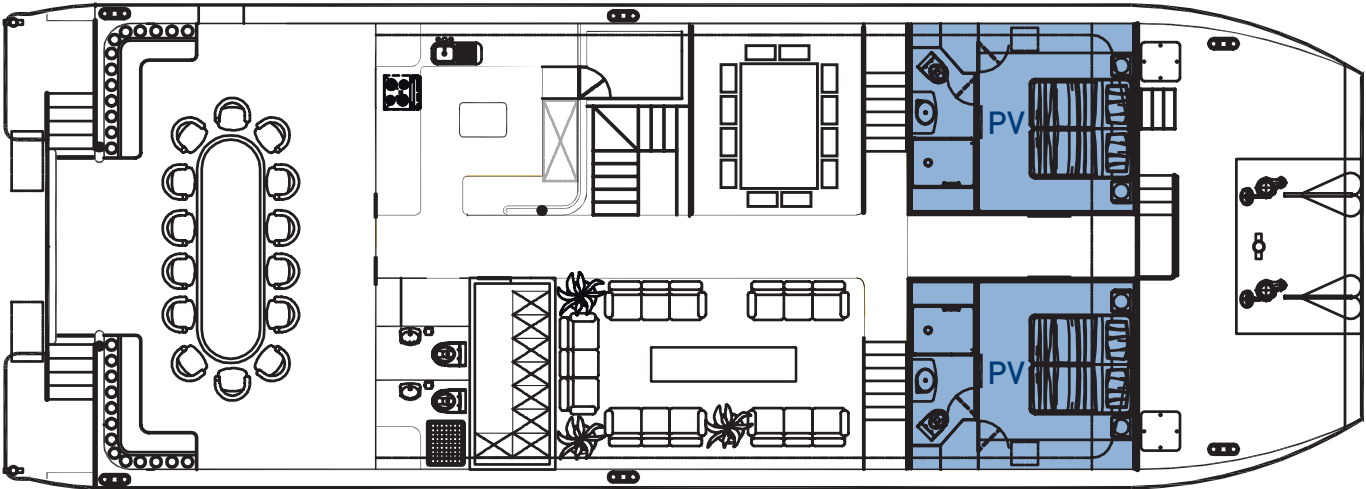

MV Great Escape, Decking Plans

UPPER DECK

MAIN DECK

LOWER DECK

- PV** Panoramic View Stateroom
- HV** Horizon View Stateroom