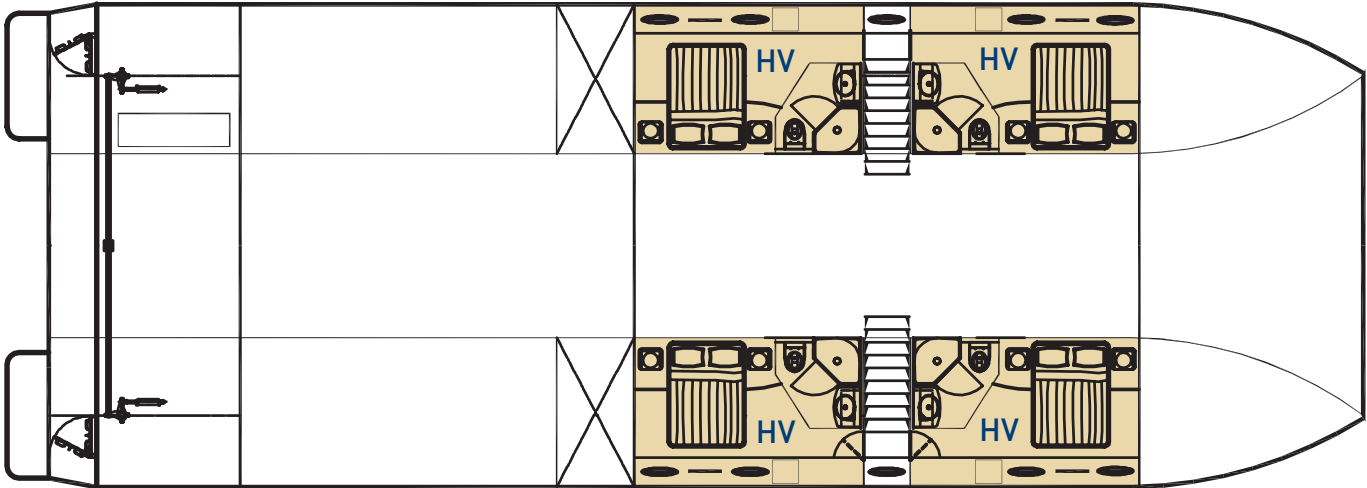

MV Great Escape, Decking Plans

UPPER DECK

MAIN DECK

LOWER DECK

- PV** Panoramic View Stateroom
- HV** Horizon View Stateroom